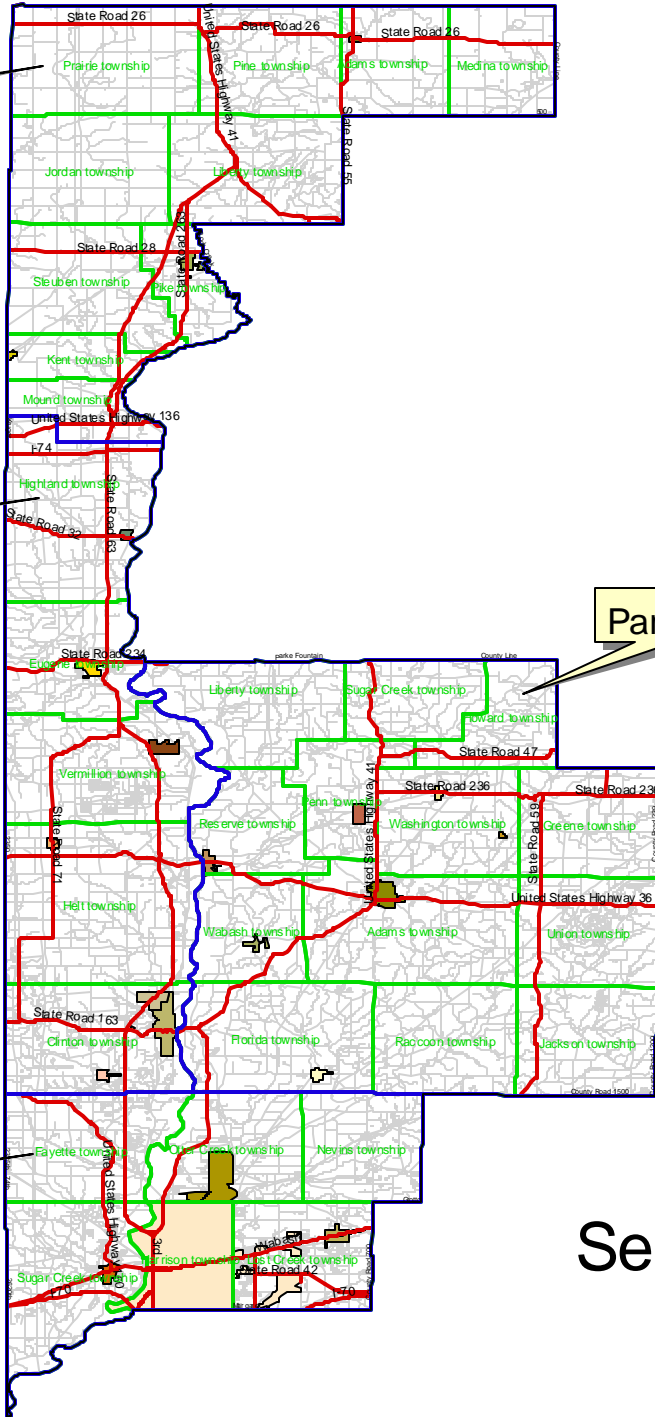

Warren County

Vermillion County

Parke County

Vigo County

- District 38.shp
- District boundary.shp
- County.shp
- Major streets.shp
- Township.shp
- Cities and towns.shp
- Bloomington
- Cayuga
- Clinton
- Dana
- Fairview Park
- Judson
- Marshall
- Mecca
- Montezuma
- Newport
- North Terre Haute
- Perrysville
- Pine Village
- Rockville
- Rosedale
- Seelyville
- State Line City
- Terre Haute
- Universal
- West Lebanon
- West Terre Haute
- Streets.shp

Senate District 38